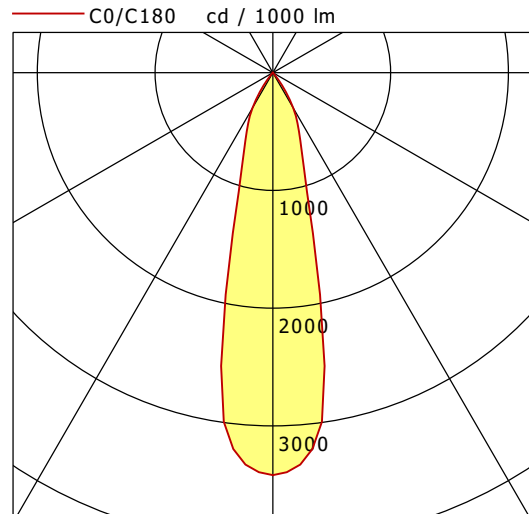

SCOUT 202.927.25.2/DALI-EU

Scout Next (1xLED 21W 927/2700K 2260lm 25°)

	C0	C90	C180	C270
0°	3418	3418	3418	3418
15°	1206	1206	1206	1206
30°	345	345	345	345
45°	4	4	4	4
60°	2	2	2	2
75°	0	0	0	0
90°	0	0	0	0
cd / 1000 lm				

Offset [m] Cone width [m] Illuminance [lx]

Offset [m]	Cone width [m]	Illuminance [lx]
C0-C180 Plane		
3.0	1.37	858.4
6.0	2.74	214.6
9.0	4.11	95.4
12.0	5.48	53.6
15.0	6.84	34.3

η	LED
Efficiency	108 lm/W
Direct/Indirect	↓ 100% / ↑ 0%
System Power	21 W
UGR	X=4H, Y=8H
Reflection factors	70/50/20
UGR C0/C180	16.4
UGR C90/C270	16.4
CIE Flux Codes	99 100 100 100 100
Ra/CRI	>90